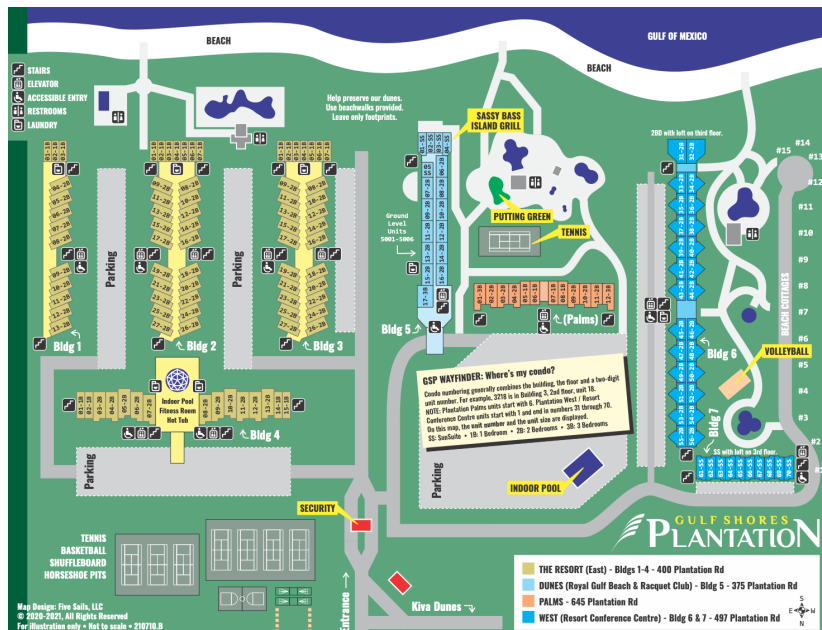

# THE RESORT

AT GULF SHORES PLANTATION

Dear Realtors and/or Potential Buyers:

There are six individual associations at Gulf Shores Plantation and Kiva Dunes, including The Resort at GSP/Phase 1/Plantation East. We do not share amenities and owners and their guests are only entitled to the amenities offered by the association where you own or rent.

Please note that The Resort at GSP (Phase 1) amenities listed below are provided exclusively for the use of guests and owners staying in Buildings 1, 2, 3 and 4.

Outdoor Amenities including:

- Four tennis courts closest to the Guard Station which includes the pickleball court
- Basketball court
- Shuffleboard court
- Horseshoe courts
- East Pool (pool between Buildings 1 and 2)
- West Pool (pool between Buildings 2 and 3)

Indoor amenities located in Building 4 including:

- Indoor hot tub
- Indoor pool previously known as the “Dome Pool”
- Sauna
- Steam Room
- Fitness Center

Special thanks to Chip Bush for creating the map above. To view the most updated version available please click on the following link: